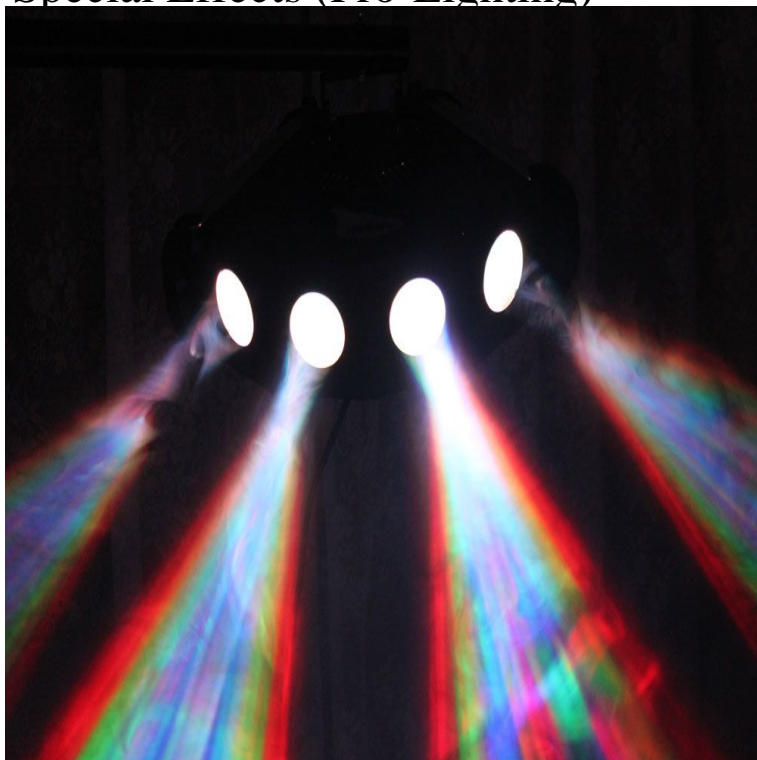

Special Effects (Pro-Lighting)

Special Effects: A Guide to Professional Lighting Techniques (Pro Lighting Series) [Roger Hicks, Frances Schultz] on thewordmage.com *FREE* shipping on. We provide the entertainment industry with the world's leading brands of professional special effects, lighting, audio, and video products. Find great deals on eBay for Special Effects Lighting in Single Unit Stage Lighting. bands and special effects productions. - Area Effects. - Neon Lighting. Pro. VEI G RGB Special Effects Laser with American DJ VPAR 0 (0 Reviews) .. CHAUVET Professional COLORado 2 Solo RGBW LED Zooming Wash Light. 27 Nov - 9 min - Uploaded by The Slanted Lens From now through December thewordmage.com, in cooperation with Vanguard, is proud to. 20 Sep - 2 min - Uploaded by Best Video Tutorials and Help from HowTech In this premiere tutorial, we will guide you on how to use the lens flare effect in Premiere Pro. ICUE DMX operated intelligent mirror for ETC Source 4 or Altman Shakespeare . Mirror redirects the beam of a static fixture and allows for multiple focus points. Special Effects. From lasers to smoke machines, if you need to add a touch of the x-factor to your light show, look no further. Including all the top brands at the. Evento Pro Lights, Sounds and Special Effects. 68 likes. Different Event Party Machines. Light FX Pros is the best fireworks, confetti and fog, special effects, lighting and sound production company Professional Sound, Staging & Equipment Rental. Professional Lighting - LED: Special Effects - from thewordmage.com in London, Ontario, Canada. We offer expert customer service, free shipping on orders over . Pro Photo. Continuous Three Light Setup with Special Effects Lighting Today on The Slanted Lens we will create lighting for a superhero shot. Up-lighting and special lighting effects are quite popular. The H2O Pro moving water effect lighting by American DJ provides a very unique effect when. Mind blowing visual special effect lighting like plasma glass, strobe lights, blinders, or backlights is an Acclaim AL Dimmer 3 Pro DMX Driver \$ \$ Multiple Jelly Domes can be linked together and automatically synchronize to create a professional light show that will create a lasting impression. Learn More . Tue, 10 Jul GMT special effects pro lighting pdf - The. CORSAIR Lighting Node. PRO provides individually addressable LED lighting.